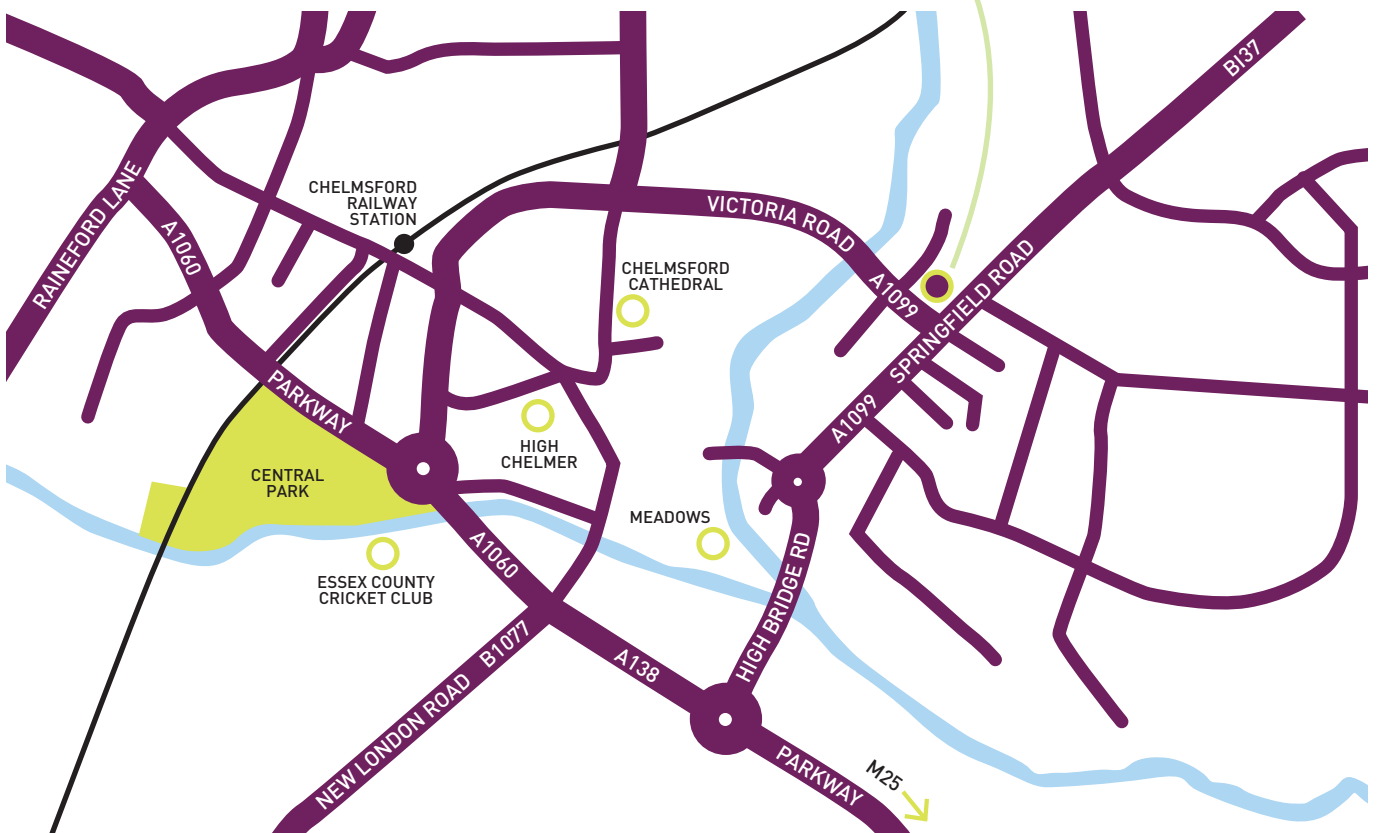

Directions to Markerstudy Group Chelmsford Office

3rd Floor, Rivers House, 127 Springfield Road,
Chelmsford, Essex CM2 6JN
Call: 08448 710 450

From the M25 - take exit for the A12. At Brook Street Roundabout, take the 3rd exit onto the A12 ramp to Chelmsford/Harwich/A120. Merge onto A12. At junction 15, take the A414 exit to Harlow/Chelmsford. At the roundabout, take the 2nd exit on to A414/Three Mile Hill. Continue to follow A414 (across 4 roundabouts). At Army and Navy Roundabout, take the 1st exit onto A138/Parkway. At the roundabout, take the 3rd exit on to A1099/High Bridge Road. At the roundabout, take the 3rd exit on to A1099/Springfield Road.

Turn left at A1099/Victoria Road. Rivers House is on the corner of Victoria Road and Springfield Road.