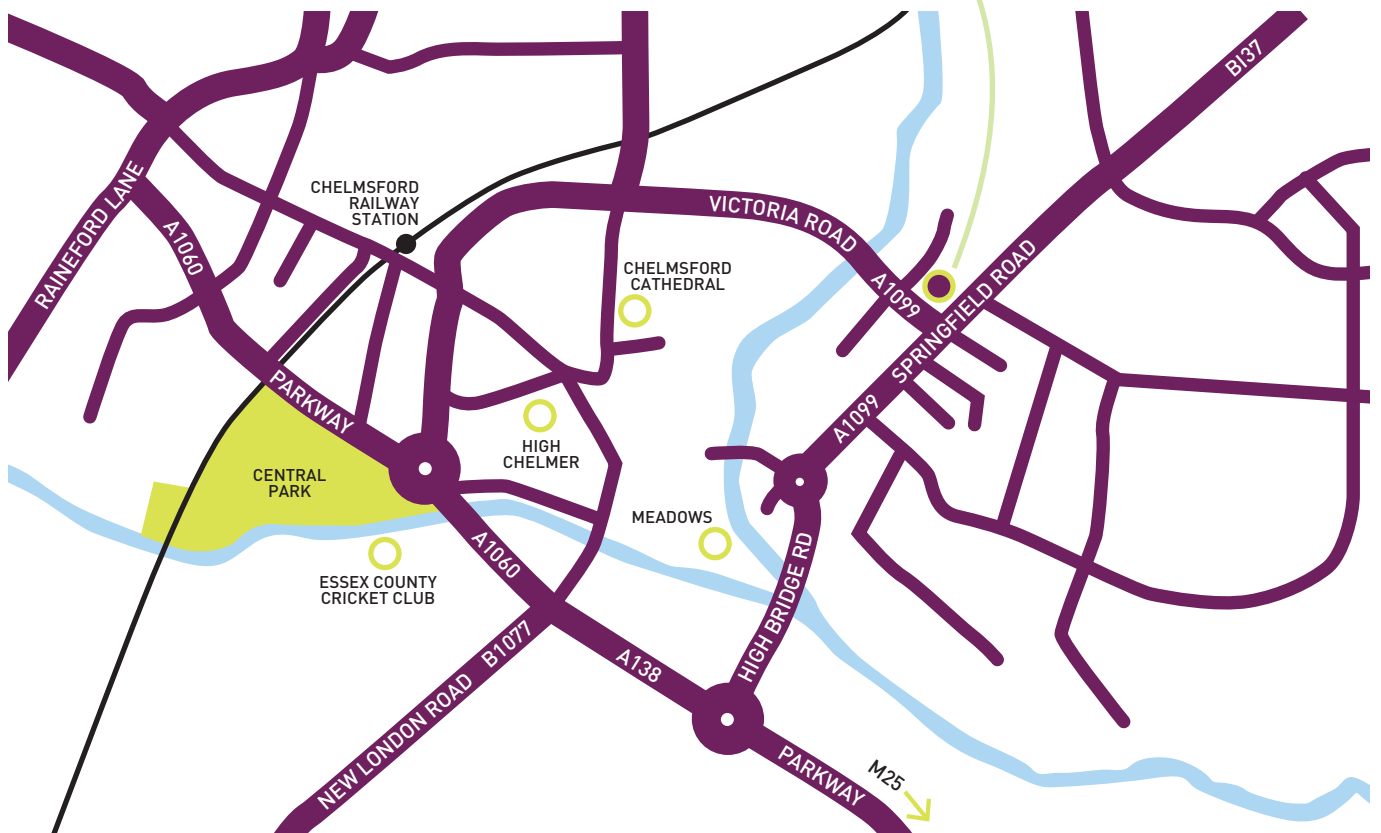

# Directions to Markerstudy Group Chelmsford Office

3rd Floor, Rivers House, 127 Springfield Road,  
Chelmsford, Essex CM2 6JN  
Call: 08448 710 450

**From the M25** - take exit for the A12. At Brook Street Roundabout, take the 3rd exit onto the A12 ramp to Chelmsford/Harwich/A120. Merge onto A12. At junction 15, take the A414 exit to Harlow/Chelmsford. At the roundabout, take the 2nd exit on to A414/Three Mile Hill. Continue to follow A414 (across 4 roundabouts). At Army and Navy Roundabout, take the 1st exit onto A138/Parkway. At the roundabout, take the 3rd exit on to A1099/High Bridge Road. At the roundabout, take the 3rd exit on to A1099/Springfield Road.

Turn left at A1099/Victoria Road. Rivers House is on the corner of Victoria Road and Springfield Road.